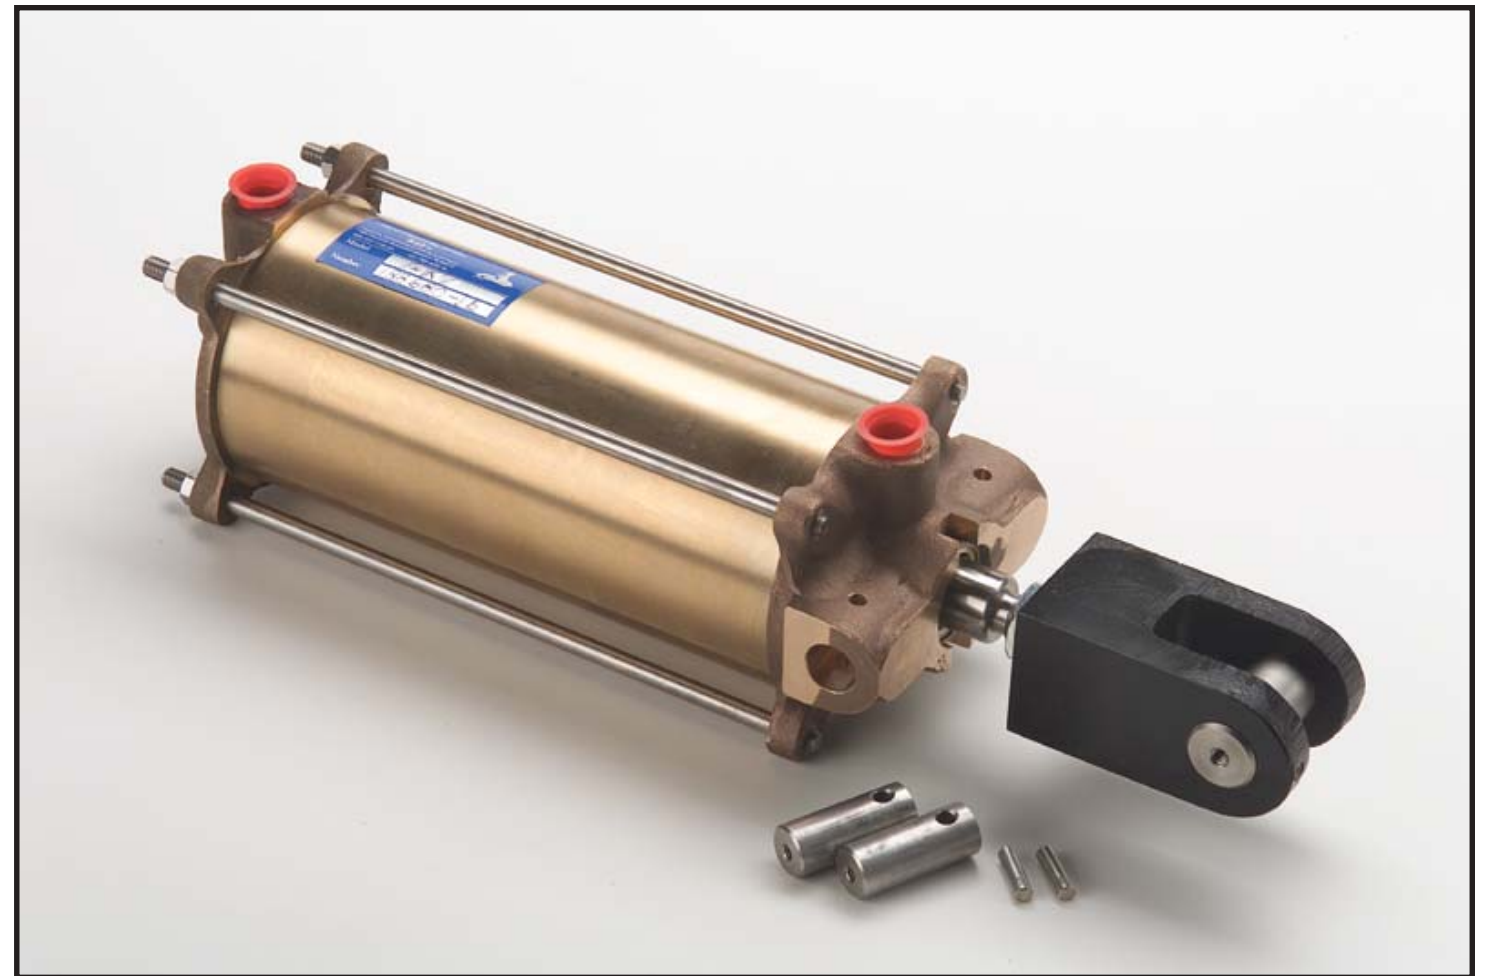

BIF Parts

Your one - stop source for all the BIF products you need.

ALCO Engineering

Contact: Bill Billings or Ben Bosco
136 Frances Ave., Cranston, RI 02910
Phone: 401.467.4448 Fax: 401.785.4250
www.thielsch.com